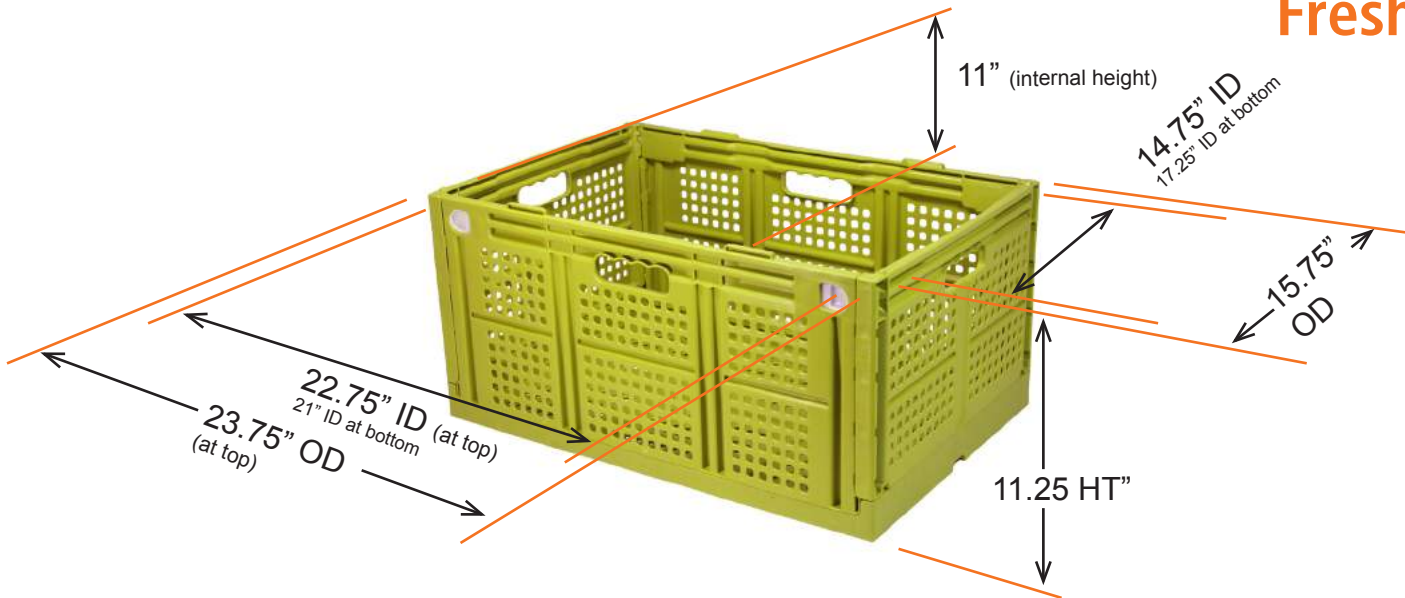

FreshFold

- ✓ Salad Harvest
- ✓ Long Distance Salad Shipping

FreshFold is an RPC expressly designed for salad. Better volume utilization when packed, and 10% more efficient empty return improve the economics of shipping salad over large distances. Smooth contoured edges and vent holes inside and out make it more comfortable for workers and kinder to the salad. Simple, finger-friendly, intuitive open and closing make it a great choice for harvest and packing crews.

METAL DETECTABLE

- Maximum efficiency for empty return - up to 660 extra empties per truck when folded down
- Extra internal volume to ship more product
- Function - easy and fast to open and close
- Hand shaped handles and finger-friendly latches
- Effective cleaning and sanitizing
- Smooth inside and out - gentle on your salad and smoother movement with machinery
- Great aesthetics
- No exposed ribs - easier to clean and more resistant to impact
- Color choices - use color for operational simplicity and to protect your assets
- Metal detection - our FDA food grade, proprietary, proven blend, allows plastic debris to be detected by most metal detectors used in fresh cut operations.
- Compatible with other 6428 RPCs

FreshFold

Filled with product:
8 high - 96"

Empty in Reefer:
44 high - 96"

Empty in 53' trailer:
52 high - 108"

Filled with product:

8 layers, 5 down
40 per pallet
Cross-stack

Empty in Reefer:

22 layers / pallet
2 pallets high
220 / pallet position

Empty in 53' trailer:

26 layers / pallet
2 pallets high
260 / pallet position

Custom colors available
Metal detectable
available with color